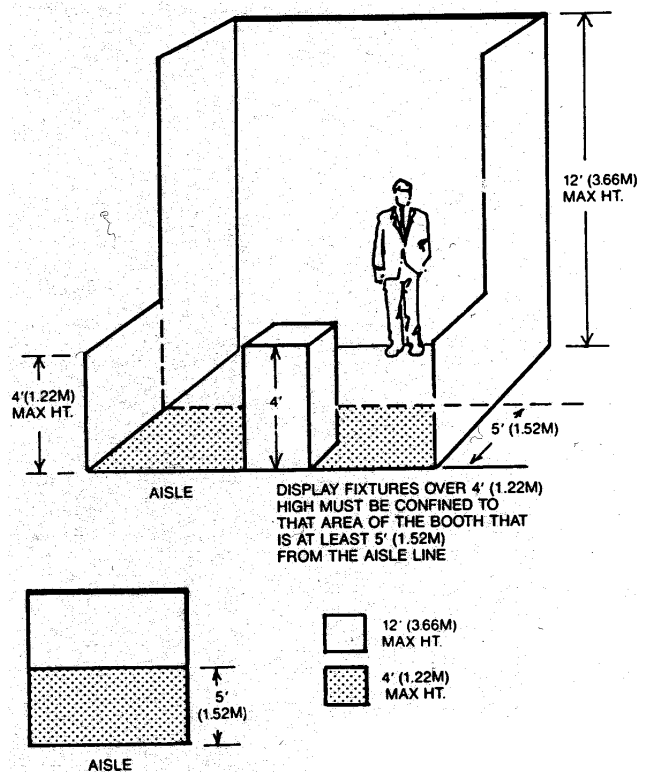

PERIMETER WALL BOOTH

DEFINITION

Standard booth located on the outer-perimeter wall of the exhibit floor. Hanging signs not permitted in Perimeter booths.

Height

Exhibit fixtures, components and identification signs will be permitted to a maximum height of 12'0" (3.66m) in perimeter-wall booths.

Intent

Because the outer perimeter booths are not backed up against another exhibitor's booth, display back walls and materials over 8'3" (2.5m) will not interfere with or distract from any other exhibit booth.

Depth

All display fixtures over 4'0" (1.22m) in height and placed within 10 lineal feet (3.05m) of an adjoining exhibit, must be confined to that area of the exhibitor's space which is at least 5'0" (1.52m) from the aisle line.

Intent

Each exhibitor is entitled to a reasonable sightline from the aisle regardless of the size of exhibit. Exhibitors with larger space—30 lineal feet (9.14m) or more—should also be able to effectively use as much of the total floor space as possible as long as they do not interfere with the rights of others. The limitation on display fixtures over 4'0" (1.22m) and within 10 lineal feet (3.05m) of a neighboring exhibit is intended to accomplish both of these aims.