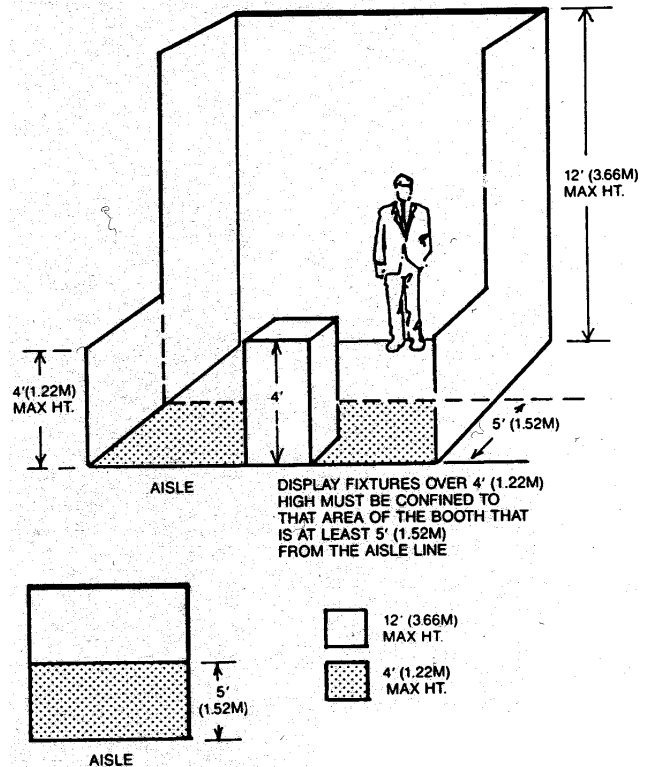

PERIMETER WALL BOOTH

DEFINITION

Standard booth located on the outer-perimeter wall of the exhibit floor. Hanging signs not permitted in Perimeter booths.

Height

Exhibit fixtures, components and identification signs will be permitted to a maximum height of 12'0" (3.66m) in perimeter-wall booths.

Intent

Because the outer perimeter booths are not backed up against another exhibitor's booth, display back walls and materials over 8'3" (2.5m) will not interfere with or distract from any other exhibit booth.

Depth

All display fixtures over 4'0" (1.22m) in height and placed within 10 lineal feet (3.05m) of an adjoining exhibit, must be confined to that area of the exhibitor's space which is at least 5'0" (1.52m) from the aisle line.

Intent

Each exhibitor is entitled to a reasonable sightline from the aisle regardless of the size of exhibit. Exhibitors with larger space—30 lineal feet (9.14m) or more—should also be able to effectively use as much of the total floor space as possible as long as they do not interfere with the rights of others. The limitation on display fixtures over 4'0" (1.22m) and within 10 lineal feet (3.05m) of a neighboring exhibit is intended to accomplish both of these aims.