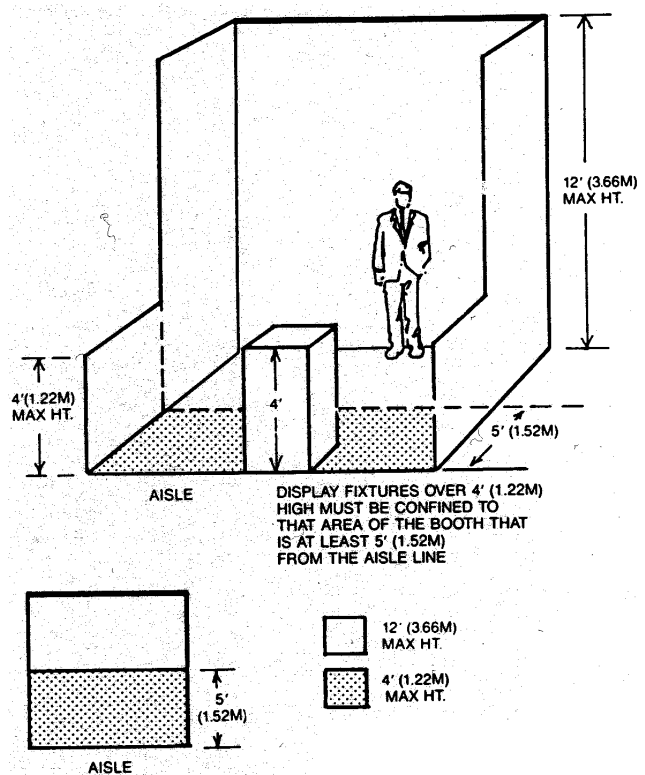

PERIMETER WALL BOOTH

DEFINITION

Standard booth located on the outer-perimeter wall of the exhibit floor. Hanging signs not permitted in Perimeter booths.

Height

Exhibit fixtures, components and identification signs will be permitted to a maximum height of 12'0" (3.66m) in perimeter-wall booths.

Intent

Because the outer perimeter booths are not backed up against another exhibitor's booth, display back walls and materials over 8'3" (2.5m) will not interfere with or distract from any other exhibit booth.

Depth

All display fixtures over 4'0" (1.22m) in height and placed within 10 lineal feet (3.05m) of an adjoining exhibit, must be confined to that area of the exhibitor's space which is at least 5'0" (1.52m) from the aisle line.

Intent

Each exhibitor is entitled to a reasonable sightline from the aisle regardless of the size of exhibit. Exhibitors with larger space—30 lineal feet (9.14m) or more—should also be able to effectively use as much of the total floor space as possible as long as they do not interfere with the rights of others. The limitation on display fixtures over 4'0" (1.22m) and within 10 lineal feet (3.05m) of a neighboring exhibit is intended to accomplish both of these aims.