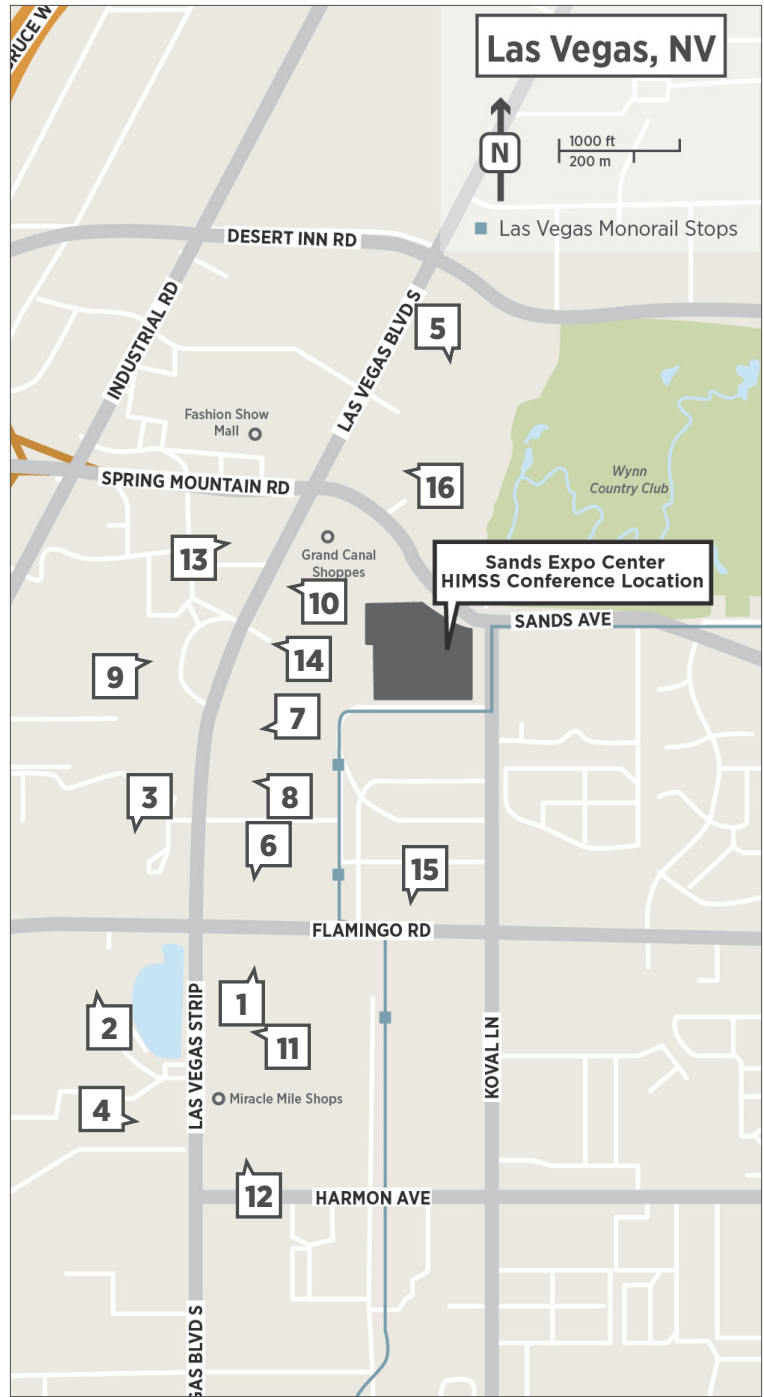

1. Bally's 3645 Las Vegas Blvd S Single/Double: $125 2. Bellagio 3600 Las Vegas Blvd S Single/Double: $219 3. Caesar's Palace 3570 Las Vegas Blvd S Single/Double: $189 4. Cosmopolitan Las Vegas 3708 Las Vegas Blvd S Single/Double: $149 5. Encore Las Vegas 3121 Las Vegas Blvd S Single/Double: $219 (1 king bed only) Requests for 2 beds are $50 extra and cannot be guaranteed 6. Flamingo 3555 Las Vegas Blvd S Single/Double: $75 7. Harrah's 3475 Las Vegas Blvd S Single/Double: $119 8. Imperial Palace 3535 Las Vegas Blvd S Single/Double: $50 9. Mirage 3400 Las Vegas Blvd S Single/Double: $165 10. Palazzo Resort at the Venetian 3255 Las Vegas Blvd S Single/Double: $215 11. Paris Las Vegas 3655 Las Vegas Blvd S Single/Double: $155 12. Planet Hollywood 3667 Las Vegas Blvd South Single/Double: $135 13. Treasure Island 3300 Las Vegas Blvd S Single/Double: $149 14. Venetian Resort Hotel Casino 3355 Las Vegas Blvd S Single/Double: $215 15. Westin Casuarina 160 East Flamingo Rd Single/Double: $159 16. Wynn Las Vegas 3131 Las Vegas Blvd S Single/Double: $209	

Rates do not include current tax of 12% or applicable surcharges, subject to change.

Map

Map used to indicate approximate locations only.

$	Hotel Extras
	Save even more money by receiving complimentary amenities at official hotels as noted.
	Internet Access
	Shuttle Service
	Wireless Internet Access